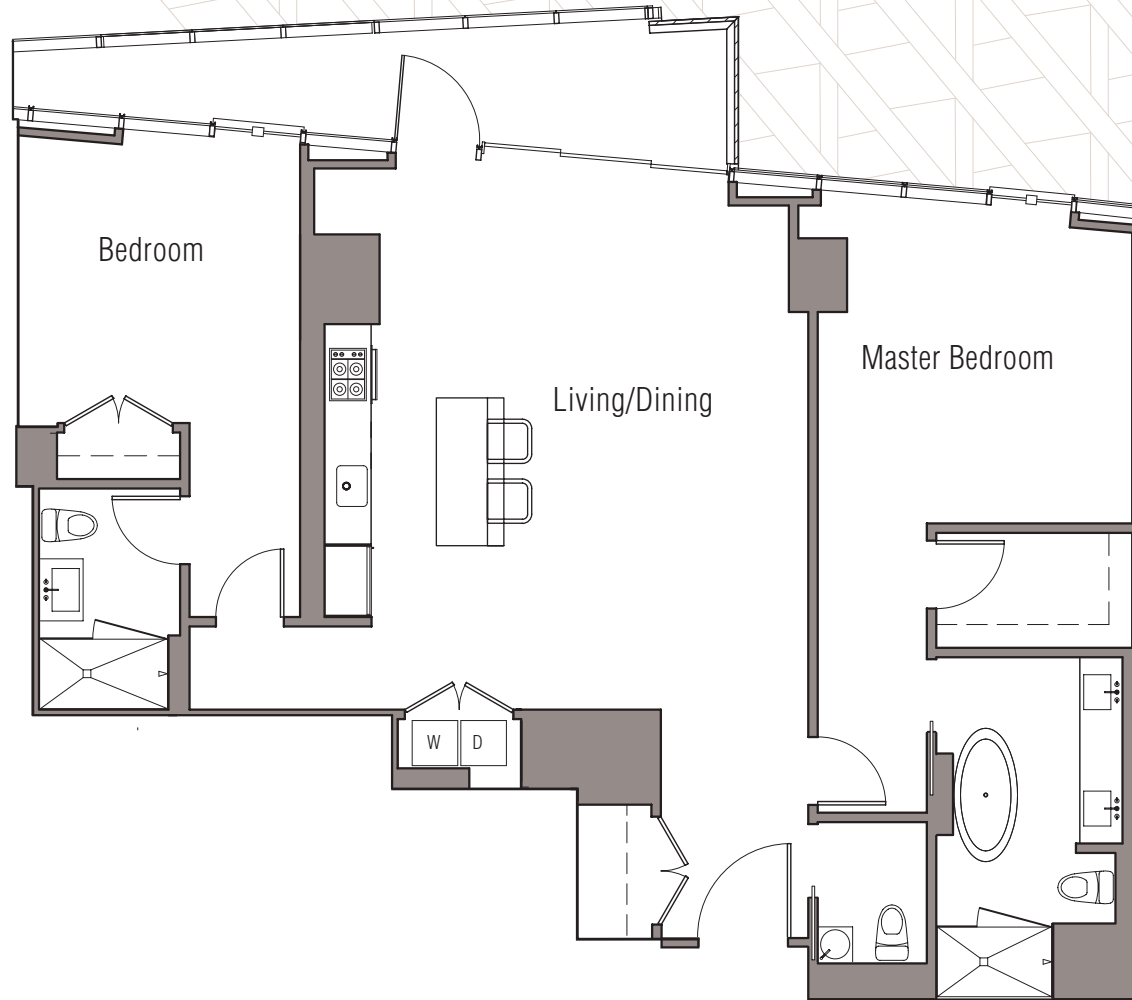

LOS ANGELES COUNTRY CLUB

MANAGEMENT MAKES NO REPRESENTATION OR WARRANTY, EXPRESSED OR IMPLIED, AS TO THE ACCURACY OR COMPLETENESS OF THE PLANS AND MEASUREMENTS. ALL DIMENSIONS ARE APPROXIMATE AND VARY DEPENDING ON METHOD OF MEASUREMENT. IF RESIDENTS NEED TO KNOW PRECISE MEASUREMENTS BEFORE ENTERING INTO A LEASE, THEY ARE PROVIDED WITH THE OPPORTUNITY TO DO SO AT THEIR SOLE EXPENSE PRIOR TO LEASE SIGNING.

TEN THOUSAND

A CRESCENT HEIGHTS® INSPIRED RESIDENCE